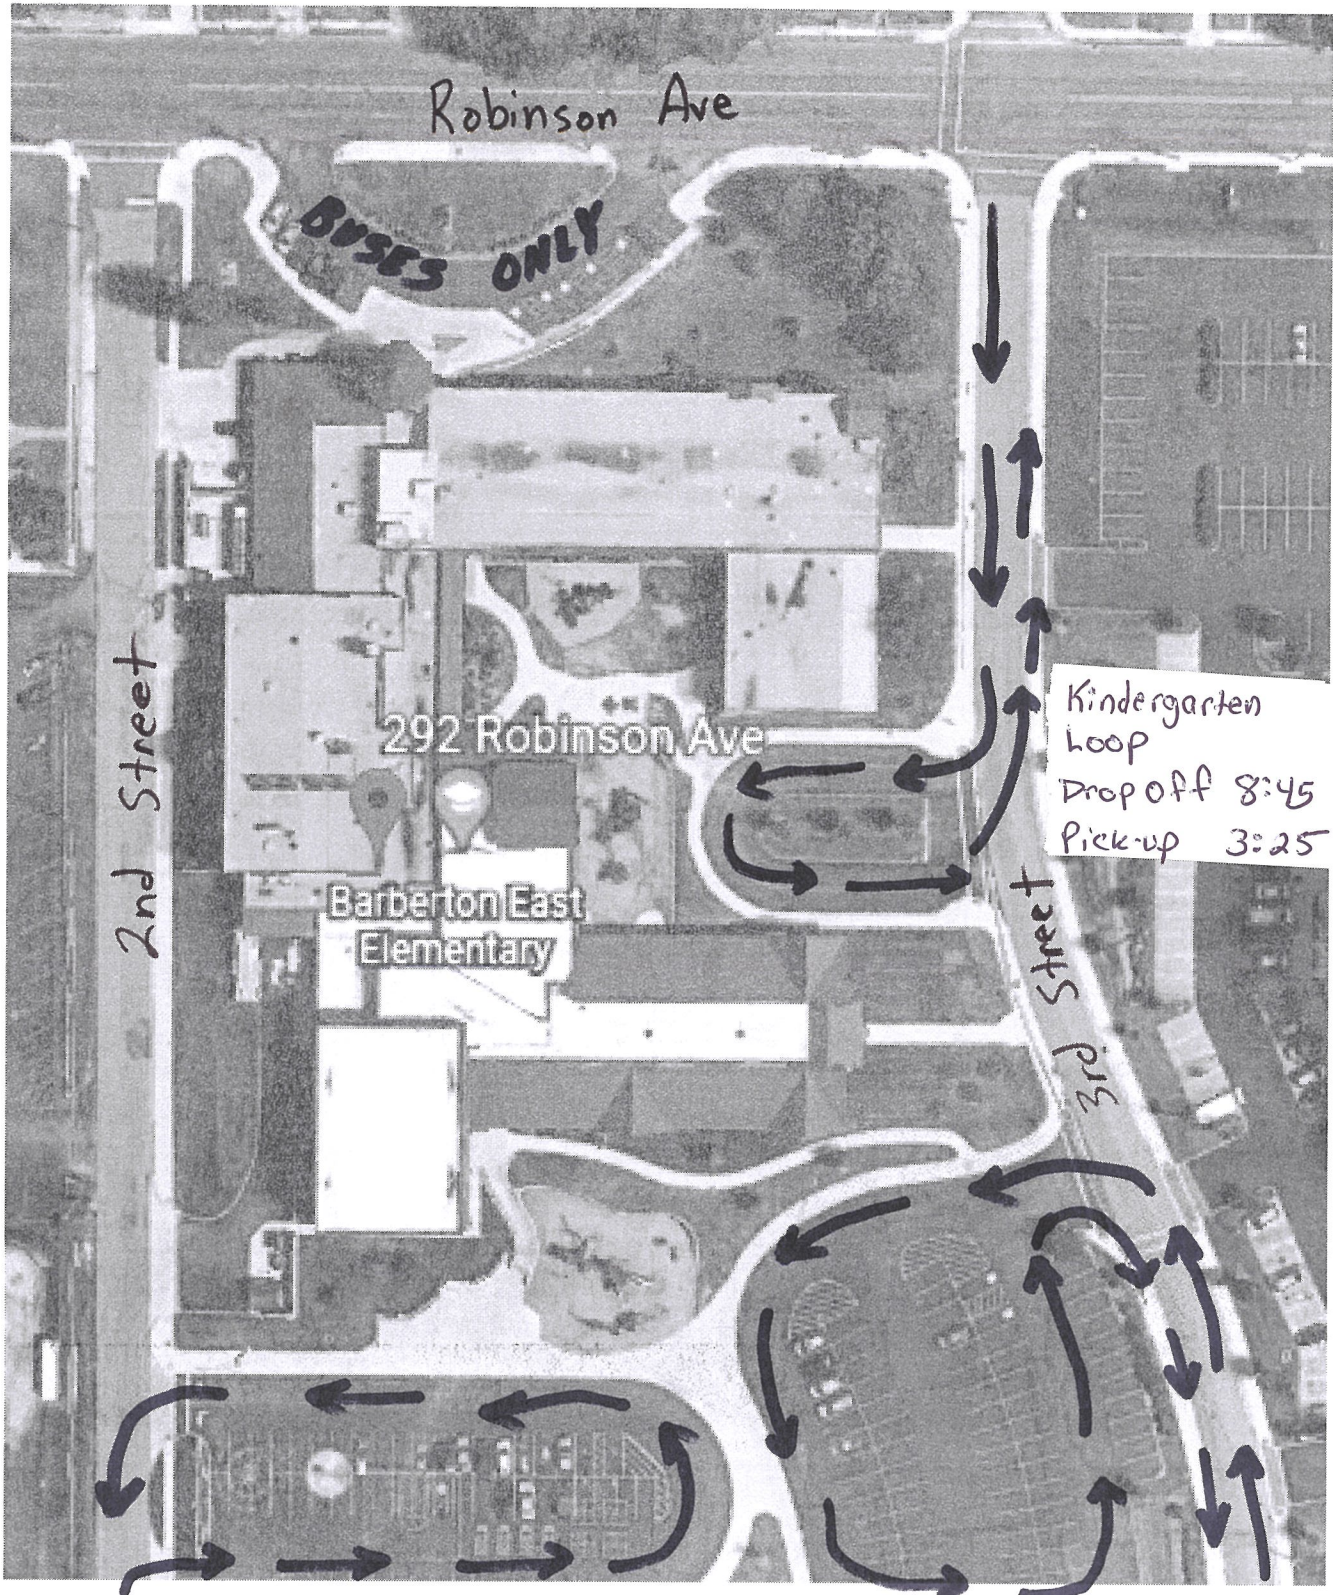

BEE TRAFFIC PATTERNS 2021-2022 SCHOOL YEAR

3RD and 4th Grade Loop
Drop Off: 8:45am
Pick-up: 3:25pm

1st and 2nd Grade Loop
Drop Off: 8:45am
Pick-up 3:25pm

***If you have multiple students, pick-up and drop off will be in the YOUNGEST student's loop.